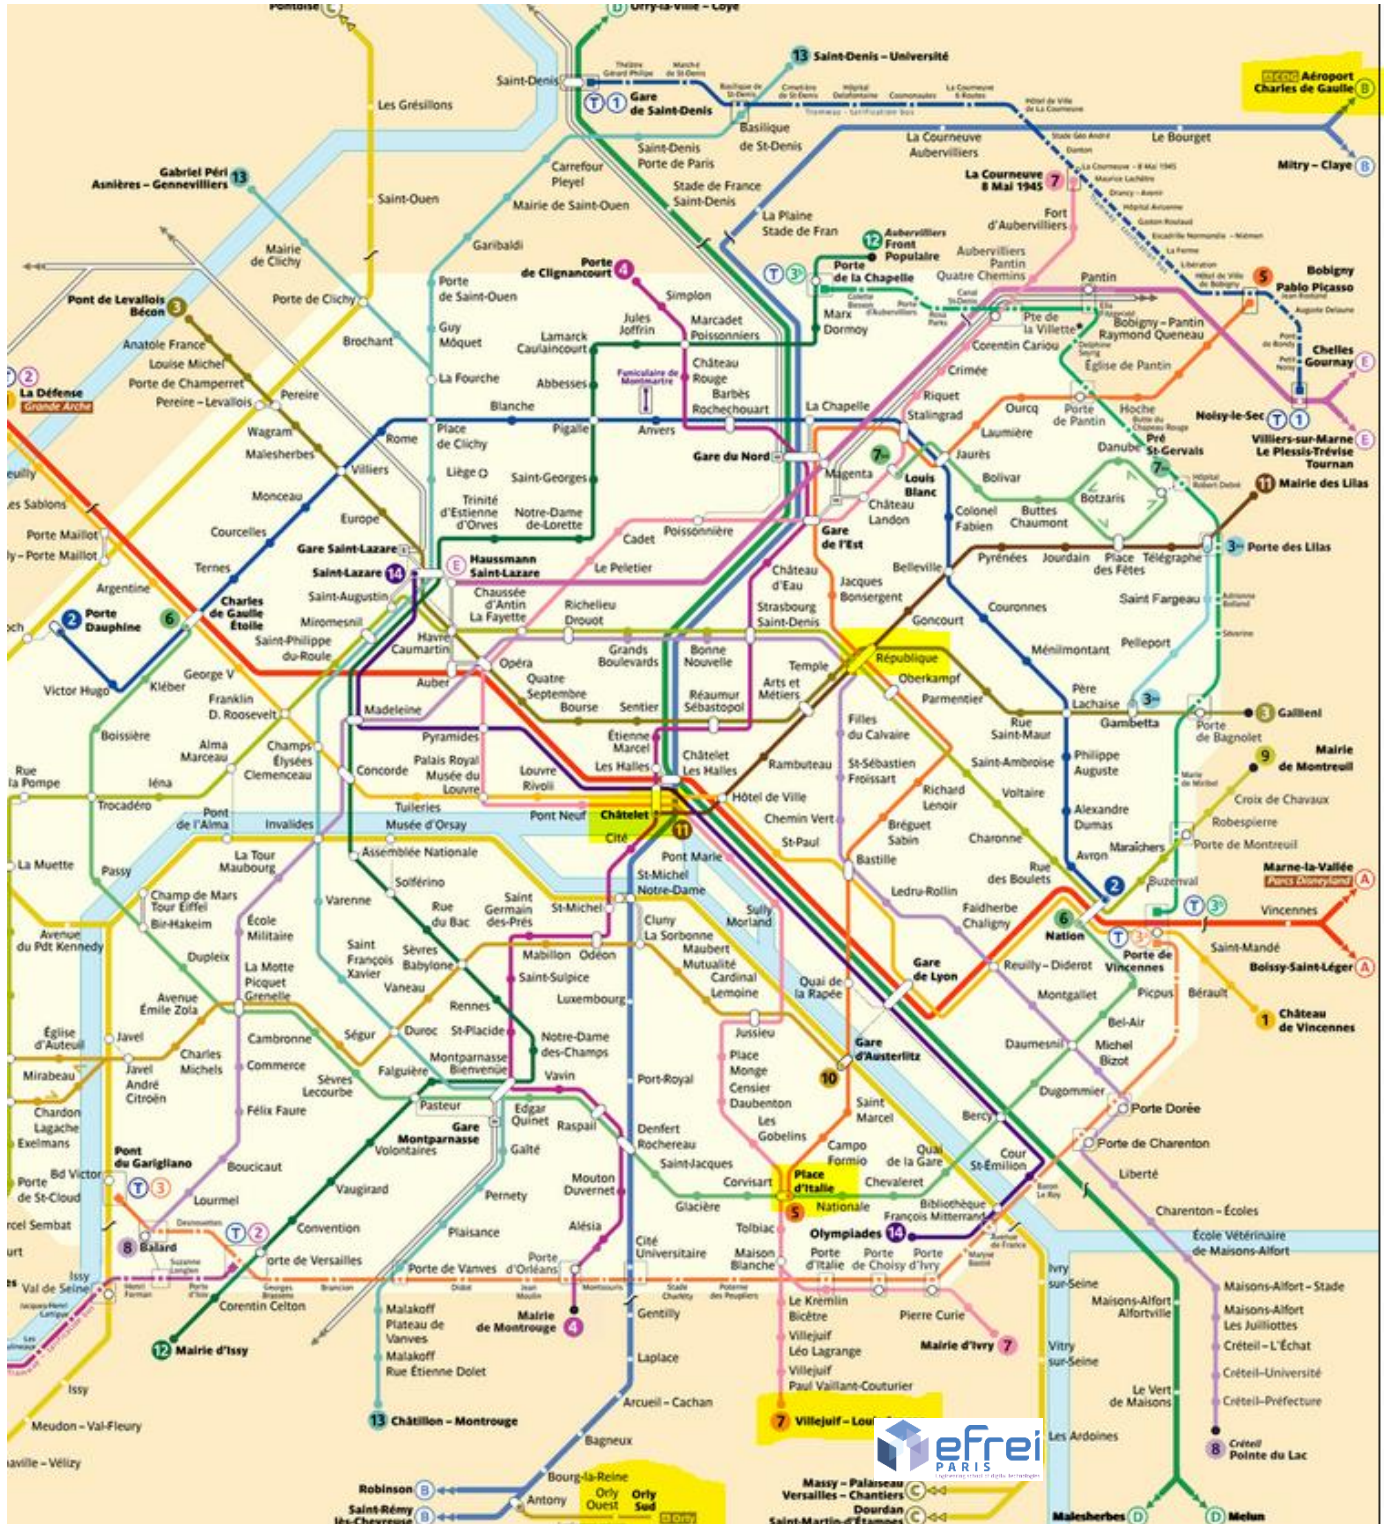

Our campus is located in Villejuif in the south of Paris near M° Station Villejuif Louis Aragon
 EFREI PARIS: 30, avenue de la République, 94800 VILLEJUIF France

TO	FROM	Transportation	Travel time
M° Station Villejuif Louis Aragon	Orly Airport– South Terminal	Direct with Tram T7	40mins
	Roissy, CDG Airport, (RER Station) :	RER B, to Chatelet Station + M° line 7 at Chatelet	2h
	M° Station Chatelet	Direct with M° Line 7 (Line 7 forks in two directions. The train to Villejuif Station has a blue light on the side of each door)	30 mins
	M° Station République	M° Line 5 to Place d'Italie Station + M° Line 7 at Place d'Italie	40 mins
	M° Station Place D'italie	direct with M° Line 7	20 mins

EFREI PARIS, 30, avenue de la République, 94800 VILLEJUIF France – M° Station Villejuif Louis Aragon

FROM	TO	Transport	Travel time
M° Station Villejuif Louis Aragon	Efrei PARIS Campus	walking	about 5 mn